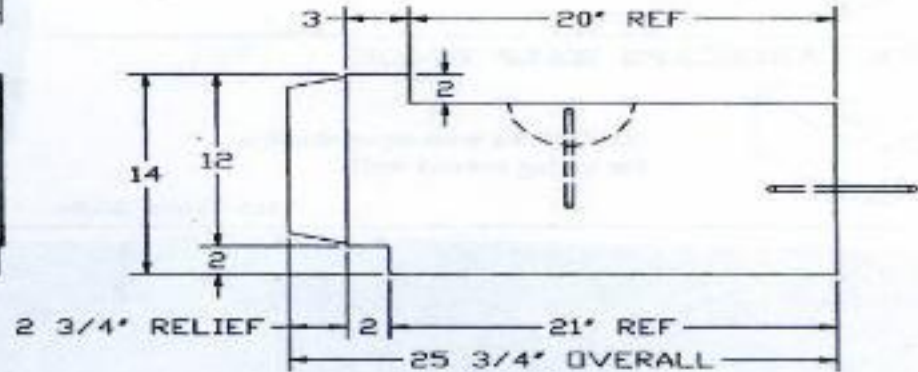

MID-SIZE LANDSCAPE BLOCK

**STAR PRECAST
CONCRETE**

*Specializing in Retaining Walls
and Paving Bricks*

TERRY KIRK

970-989-5176

Fax 970-625-5243

369 Mosher Avenue
Parachute, CO 81635