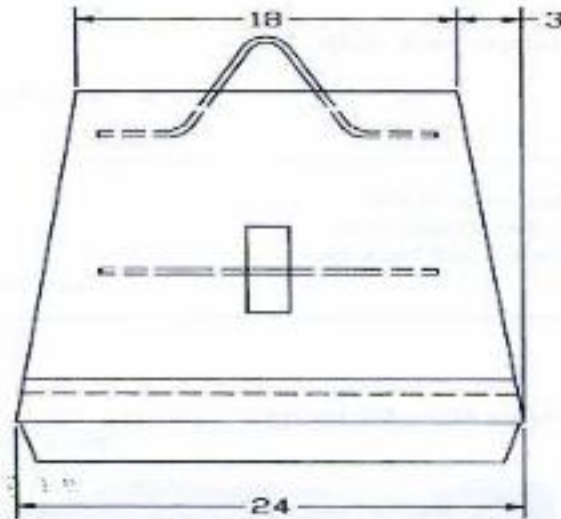

MID-SIZE LANDSCAPE BLOCK

**STAR PRECAST
CONCRETE**

*Specializing in Retaining Walls
and Paving Bricks*

TERRY KIRK

970-989-5176

Fax 970-625-5243

369 Mosher Avenue
Parachute, CO 81635